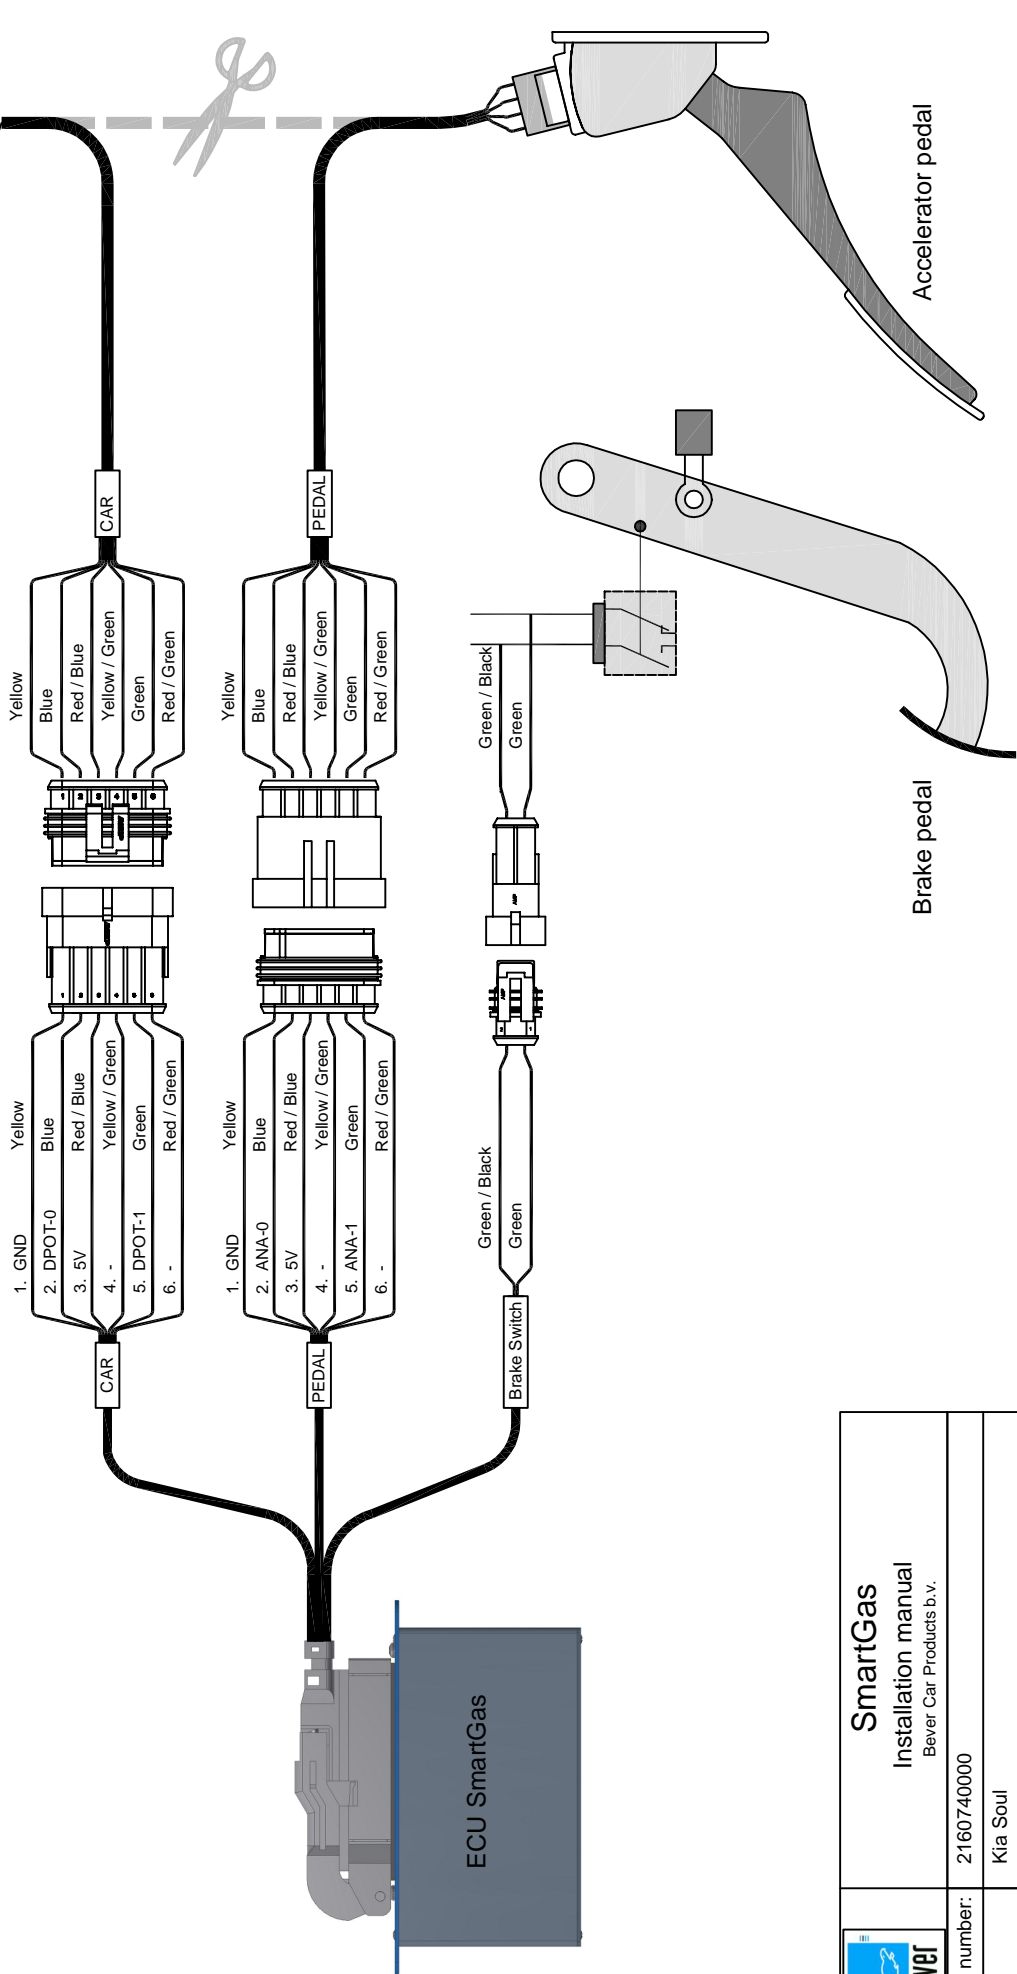

Cable no:	3184030000 / 3184040000
SmartGas	Car/Pedal
Pin#	Color
1	Yellow
2	Blue
3	Red / Blue
4	Yellow / Green
5	Green
6	Red / Green
6	White

Article no:	3058450700
Cardno:	7
R1=	R4=
R2= 100k	R5=
R3=	R6= 100k

	SmartGas Installation manual Bever Car Products b.v.	
	Article number:	2160740000
Car:	Kia Soul	
Year:	2008 - 2014	